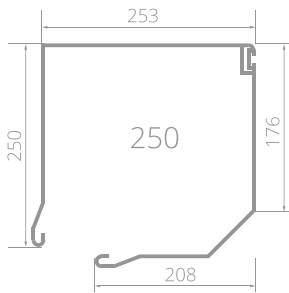

MINILOOK 56

ROLL-UP GRILLES

PARAMETERS

Maximum width

Aluminium overhead 6,6 cm 400 cm

Maximum height

Aluminium box 25 cm 400 cm

Travelling steel wall brackets 400 cm

Maximum surface area 15 m²

Aluminium sides 20,5 i 25 cm

MiniLook profile 56

Profile height 5,6 cm

Profile thickness 1,4 cm

Curtain weight 7 kg/m²

Manual drive (available from 100 cm total width) * Lock + spring

Electric drives (available from 100 cm total width) * POLFEN[®] somfy

* with width below 100 cm is sold as a gate component

DIMENSIONS

Dimensions of the holes

Dimensions of the holes

COLOUR SCHEME

STANDARD COLOURS
 ANY RAL COLOUR