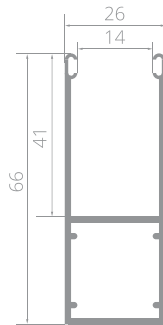

MINILOOK 56

ROLL-UP GRILLES

PARAMETERS

Maximum width

Aluminium overhead 6,6 cm 400 cm

Maximum height

Aluminium box 25 cm 400 cm

Travelling steel wall brackets 400 cm

Maximum surface area 15 m²

Aluminium sides 20,5 i 25 cm

MiniLook profile 56

Profile height 5,6 cm

Profile thickness 1,4 cm

Curtain weight 7 kg/m²

Manual drive (available from 100 cm total width) * Lock + spring

Electric drives (available from 100 cm total width) * POLFEN[®] somfy

* with width below 100 cm is sold as a gate component

DIMENSIONS

Dimensions of the holes

Dimensions of the holes

COLOUR SCHEME

STANDARD COLOURS
 ANY RAL COLOUR