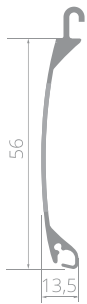

MINILOOK 56

ROLL-UP GRILLES

PARAMETERS

Maximum width

Aluminium overhead 6,6 cm 400 cm

Maximum height

Aluminium box 25 cm 400 cm

Travelling steel wall brackets 400 cm

Maximum surface area 15 m²

Aluminium sides 20,5 i 25 cm

MiniLook profile 56

Profile height 5,6 cm

Profile thickness 1,4 cm

Curtain weight 7 kg/m²

Manual drive (available from 100 cm total width) * Lock + spring

Electric drives (available from 100 cm total width) * POLFEN[®] somfy

* with width below 100 cm is sold as a gate component

DIMENSIONS

Dimensions of the holes

Dimensions of the holes

COLOUR SCHEME

STANDARD COLOURS
 ANY RAL COLOUR

Attention: The presented colours are for reference only and may slightly differ from the actual colours.