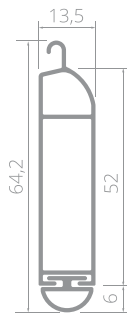

MINILOOK 56

ROLL-UP GRILLES

PARAMETERS

Maximum width

Aluminium overhead 6,6 cm 400 cm

Maximum height

Aluminium box 25 cm 400 cm

Travelling steel wall brackets 400 cm

Maximum surface area 15 m²

Aluminium sides 20,5 i 25 cm

MiniLook profile 56

Profile height 5,6 cm

Profile thickness 1,4 cm

Curtain weight 7 kg/m²

Manual drive (available from 100 cm total width) * Lock + spring

Electric drives (available from 100 cm total width) * POLFEN[®] somfy

* with width below 100 cm is sold as a gate component

DIMENSIONS

Dimensions of the holes

Dimensions of the holes

COLOUR SCHEME

STANDARD COLOURS
 ANY RAL COLOUR