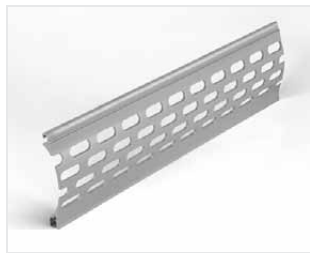

MINILOOK 56

ROLL-UP GRILLES

PARAMETERS

Maximum width

Aluminium overhead 6,6 cm 400 cm

Maximum height

Aluminium box 25 cm 400 cm

Travelling steel wall brackets 400 cm

Maximum surface area 15 m²

Aluminium sides 20,5 i 25 cm

MiniLook profile 56

Profile height 5,6 cm

Profile thickness 1,4 cm

Curtain weight 7 kg/m²

Manual drive (available from 100 cm total width) * Lock + spring

Electric drives (available from 100 cm total width) * POLFEN[®] somfy

* with width below 100 cm is sold as a gate component

DIMENSIONS

Dimensions of the holes

Dimensions of the holes

COLOUR SCHEME

STANDARD COLOURS
 ANY RAL COLOUR