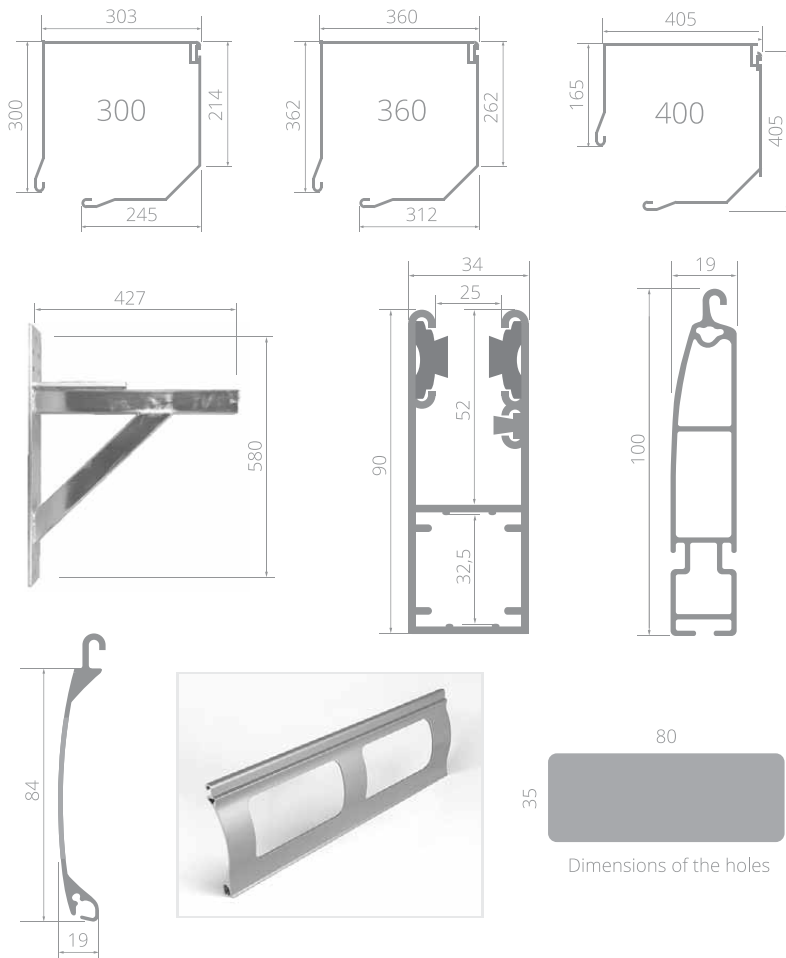

EASYLOOK 84

ROLL-UP GRILLE

PARAMETERS

Maximum width + wall brackets

| | |
|---|--------|
| Aluminium overhead track 9 cm | 710 cm |
| Aluminium overhead track 9 cm + aluminium box | 600 cm |

Maximum height

| | |
|--|--------|
| Aluminium box 30 cm | 320 cm |
| Aluminium box 30 cm at width doors over 450 cm | 300 cm |
| Aluminium box 36 cm | 410 cm |
| Aluminium box 40 cm | 510 cm |
| Steel wall brackets | 600 cm |

Maximum surface area

| | |
|---|---------------------|
| Aluminium sides | 32,4 m ² |
| Steel sides | 30 cm |
| EasyLook profile | 36 cm i 40 cm |
| Profile height | EasyLook 84 |
| Profile thickness | 8,4 cm |
| Curtain weight | 1,8 cm |
| Drives (available from 100 cm total width)* | 9 kg/m ² |
| | POLFEN |

* with width below 100 cm is sold as a gate component

DIMENSIONS

COLOUR SCHEME

Attention: The presented colours are for reference only and may slightly differ from the actual colours.