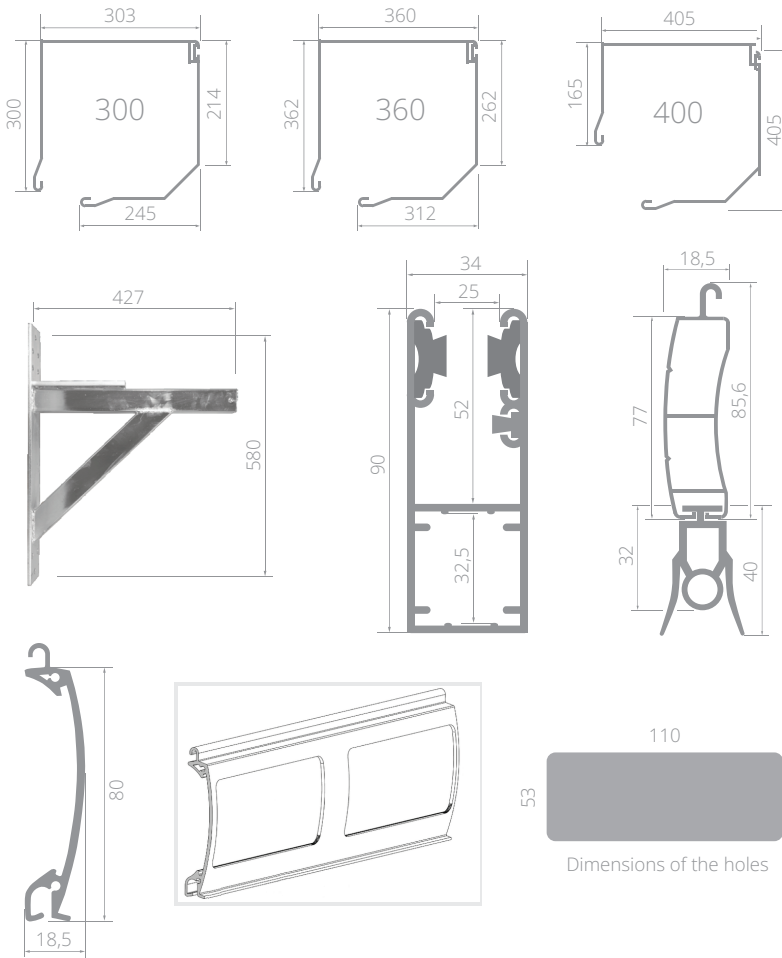

### Maximum height

Aluminium box 30 cm	320 cm
Aluminium box 30 cm at width doors over 450 cm	300 cm
Aluminium box 36 cm	410 cm
Aluminium box 40 cm	510 cm
Steel wall brackets	600 cm

### Maximum surface area

Aluminium sides	32,4 m <sup>2</sup>
Steel sides	30 cm
Profile height	36 cm i 40 cm
Profile thickness	8,0 cm
Curtain weight	1,85 cm
Drives (available from 100 cm total width)*	6,9 kg/m <sup>2</sup>

\* with width below 100 cm is sold as a gate component

POLFEN

## DIMENSIONS