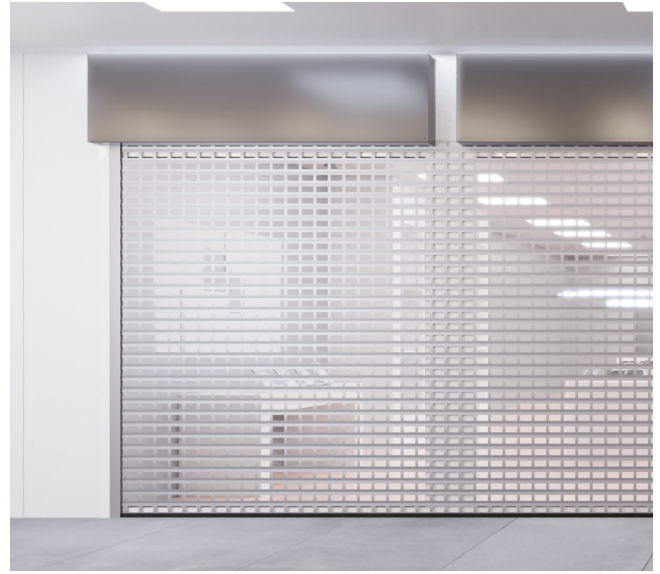

EASYLOOK 80

ROLL-UP GRILLE

PARAMETERS

Maximum width + wall brackets

Aluminium overhead track 9 cm	710 cm
Aluminium overhead track 9 cm + aluminium box	600 cm

Maximum height

Aluminium box 30 cm	320 cm
Aluminium box 30 cm at width doors over 450 cm	300 cm
Aluminium box 36 cm	410 cm
Aluminium box 40 cm	510 cm
Steel wall brackets	600 cm

Maximum surface area

Aluminium sides	32,4 m²
Steel sides	30 cm
Profile height	36 cm i 40 cm
Profile thickness	8,0 cm
Curtain weight	1,85 cm
Drives (available from 100 cm total width)*	6,9 kg/m²

* with width below 100 cm is sold as a gate component

POLFEN