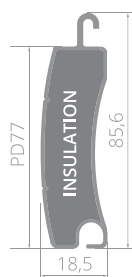

## PARAMETERS

Maximum width	350 cm
Minimum width	100 cm
Maximum height	
Aluminium box 25 cm	200 cm
Aluminium box 30 cm	285 cm
Maximum surface area	10,5 m <sup>2</sup>
Aluminium box	25 / 30 cm
Aluminium sides	25 / 30 cm
Aluminium overhead	9 cm
Insulated aluminium profile	PD77
EasyLook profile	EasyLook 77
Ventilation profile	WENT 77
Profile height	7,7 cm
Profile thickness	1,8 cm
Curtain weight	3,5 kg/m <sup>2</sup>
Drives (available from 100 cm total width)*	<b>POLFEN</b> <b>somfy</b>

\* with width below 100 cm is sold as a gate component

## DIMENSIONS

MINI 77  
max dimension as gate  
350 cm x 285 cm

\* gate in totman mode  
\*\* gate in remote mode