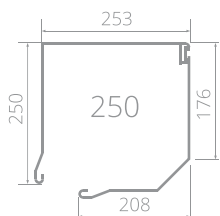

## PARAMETERS

Maximum width	350 cm
Minimum width	100 cm
Maximum height	
Aluminium box 25 cm	200 cm
Aluminium box 30 cm	285 cm
Maximum surface area	10,5 m <sup>2</sup>
Aluminium box	25 / 30 cm
Aluminium sides	25 / 30 cm
Aluminium overhead	9 cm
Insulated aluminium profile	PD77
EasyLook profile	EasyLook 77
Ventilation profile	WENT 77
Profile height	7,7 cm
Profile thickness	1,8 cm
Curtain weight	3,5 kg/m <sup>2</sup>
Drives (available from 100 cm total width)*	<b>POLFEN</b> <b>somfy</b>

\* with width below 100 cm is sold as a gate component

## DIMENSIONS

MINI 77  
max dimension as gate  
350 cm x 285 cm

\* gate in totman mode  
\*\* gate in remote mode