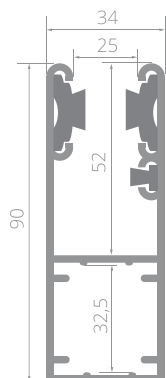

## PARAMETERS

Maximum width	350 cm
Minimum width	100 cm
Maximum height	
Aluminium box 25 cm	200 cm
Aluminium box 30 cm	285 cm
Maximum surface area	10,5 m <sup>2</sup>
Aluminium box	25 / 30 cm
Aluminium sides	25 / 30 cm
Aluminium overhead	9 cm
Insulated aluminium profile	PD77
EasyLook profile	EasyLook 77
Ventilation profile	WENT 77
Profile height	7,7 cm
Profile thickness	1,8 cm
Curtain weight	3,5 kg/m <sup>2</sup>
Drives (available from 100 cm total width)*	<b>POLFEN</b> <b>somfy</b>

\* with width below 100 cm is sold as a gate component

## DIMENSIONS

MINI 77  
max dimension as gate  
350 cm x 285 cm

\* gate in totman mode  
\*\* gate in remote mode