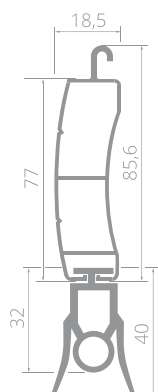

## PARAMETERS

Maximum width	350 cm
Minimum width	100 cm
Maximum height	
Aluminium box 25 cm	200 cm
Aluminium box 30 cm	285 cm
Maximum surface area	10,5 m <sup>2</sup>
Aluminium box	25 / 30 cm
Aluminium sides	25 / 30 cm
Aluminium overhead	9 cm
Insulated aluminium profile	PD77
EasyLook profile	EasyLook 77
Ventilation profile	WENT 77
Profile height	7,7 cm
Profile thickness	1,8 cm
Curtain weight	3,5 kg/m <sup>2</sup>
Drives (available from 100 cm total width)*	<b>POLFEN</b> <b>somfy</b>

\* with width below 100 cm is sold as a gate component

## DIMENSIONS

MINI 77  
max dimension as gate  
350 cm x 285 cm

\* gate in totman mode  
\*\* gate in remote mode