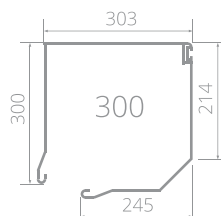

## PARAMETERS

Maximum width	350 cm
Minimum width	100 cm
Maximum height	
Aluminium box 25 cm	200 cm
Aluminium box 30 cm	285 cm
Maximum surface area	10,5 m <sup>2</sup>
Aluminium box	25 / 30 cm
Aluminium sides	25 / 30 cm
Aluminium overhead	9 cm
Insulated aluminium profile	PD77
EasyLook profile	EasyLook 77
Ventilation profile	WENT 77
Profile height	7,7 cm
Profile thickness	1,8 cm
Curtain weight	3,5 kg/m <sup>2</sup>
Drives (available from 100 cm total width)*	<b>POLFEN</b> <b>somfy</b>

\* with width below 100 cm is sold as a gate component

## DIMENSIONS

MINI 77  
max dimension as gate  
350 cm x 285 cm

\* gate in totman mode  
\*\* gate in remote mode