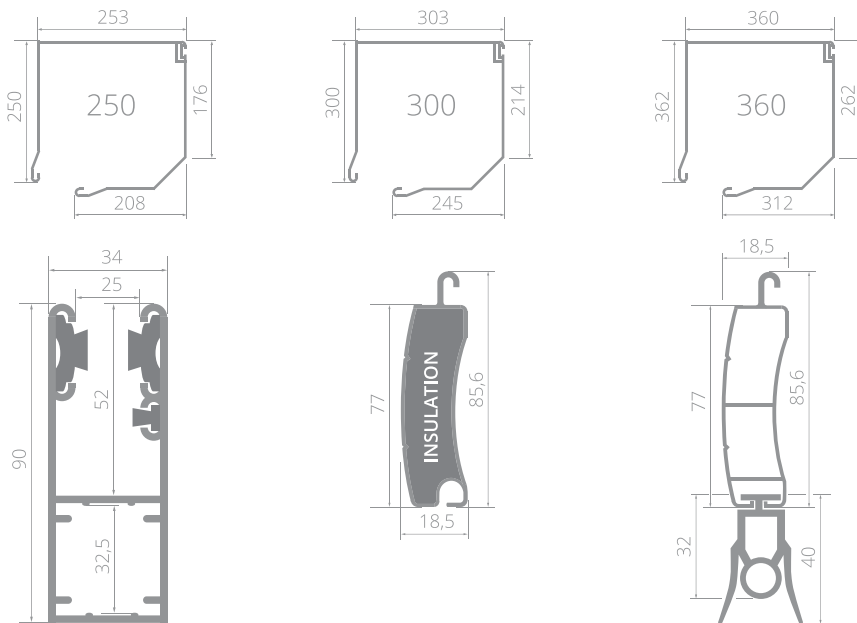

# GUARD 77 EVO

ROLLER GARAGE DOOR

**TÜV**  
Verified product  
No: 0000089165  
certyfikat.tuv-nord.pl

## PARAMETERS

<b>Maximum width</b> .....	450 cm
<b>Maximum height</b>	
Aluminium box 25 cm .....	200 cm
Aluminium box 30 cm .....	300 cm
Aluminium box 36 cm .....	360 cm
<b>Maximum surface area</b> .....	16,2 m <sup>2</sup>
Aluminium box .....	30 / 36 cm
Aluminium / steel sides .....	30 / 36 cm
Aluminium overhead .....	9 cm
Insulated aluminium / steel profile for RAL colours .....	77
EasyLook profile .....	EasyLook 77
Ventilation profile .....	WENT 77
Profile height .....	7,7 cm
Profile thickness .....	1,8 cm
Curtain weight .....	5,5 kg/m <sup>2</sup>
Drives (available from 100 cm total width) * .....	<b>POLFEN</b> <b>somfy</b>

\* gate with width below 100 cm is sold as a gate component

## DIMENSIONS